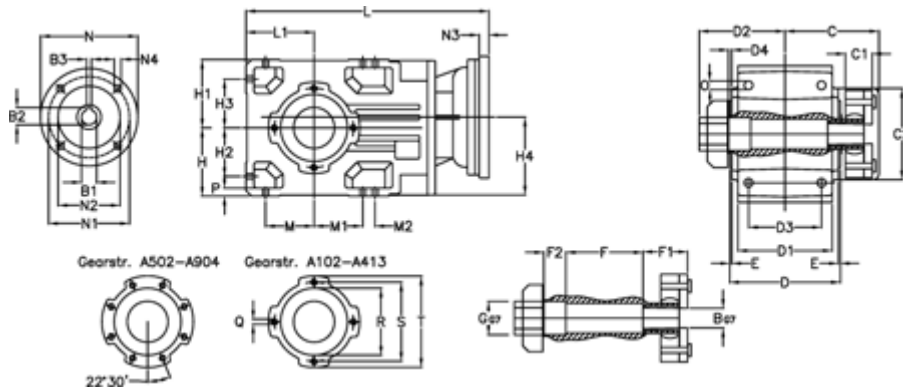

Article number: 29600317856220

Description: Bevel helical gearbox  
A303QF30-178,5-P63B5

## Measures

B = 30	D1 = 130	F2 = 50	L = 390.5	N3 = -
B1 = 11	D2 = 80	G = 42	L1 = 90	N4 = M8x19
B2 = 12.8	D3 = 95	GA = 14,5 NM	M = 63.0	O = 12.0
B3 = 4	d4 = 5.0	H = 90	M1 = 63.0	P = 11
C = 113.5	Description = A303QF-xx-P63 B5	H1 = 90	M2 = 22	Q = M8x15
C1 = 24	E = 3.0	H2 = 63.0	N = 140	R = 95
C2 = 90.0	F = 95.5	H3 = 63.0	N1 = 115	S = 115
D = 156	F1 = 48.0	H4 = 108.5	N2 = 95	T = 140